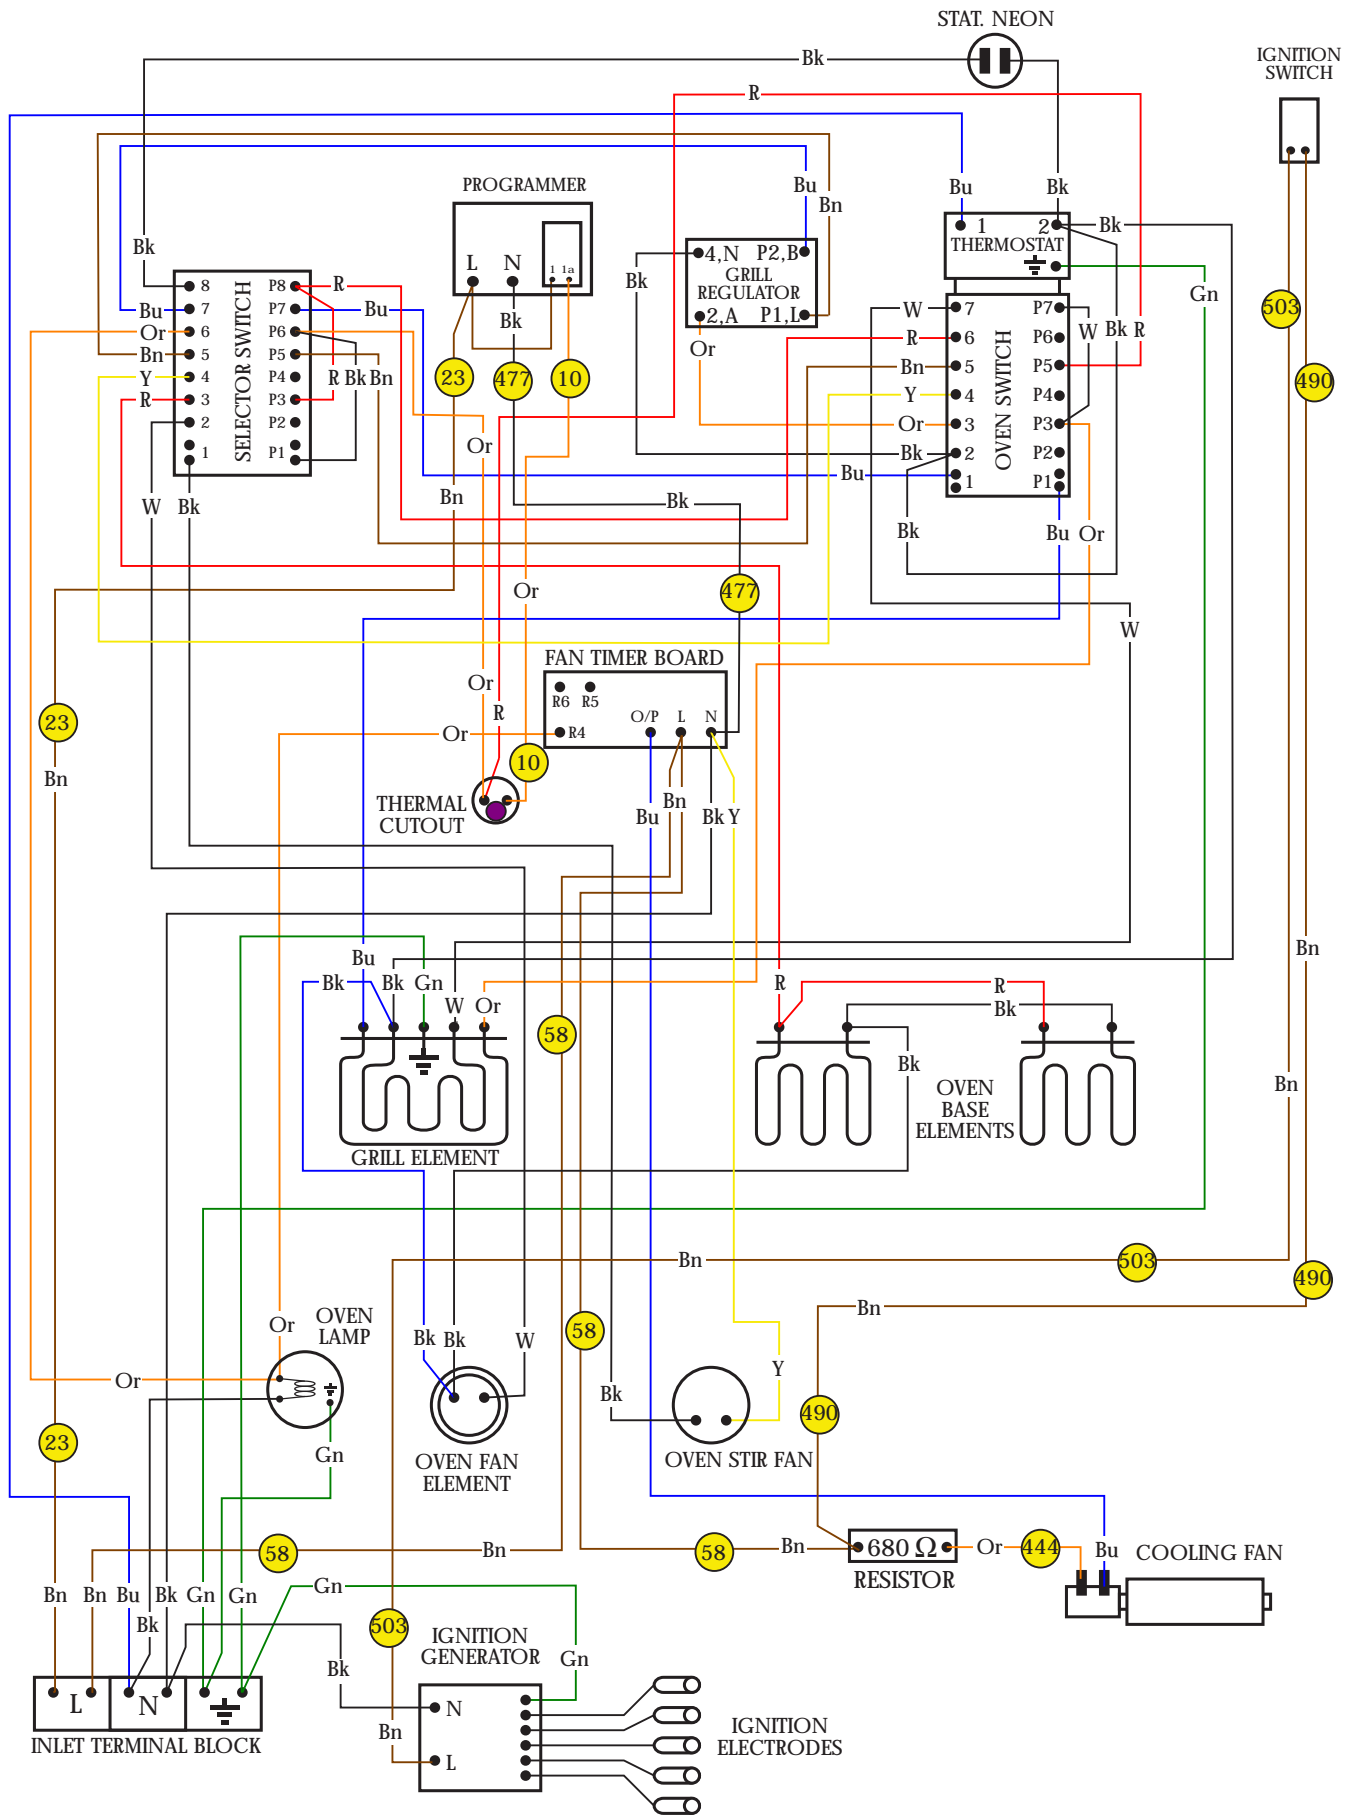

Wiring colour code: Bk - Black, Bn - Brown, Bu - Blue, Gn - Green, Or - Orange, R - Red, W - White, Y - Yellow.

● - LINK WIRES